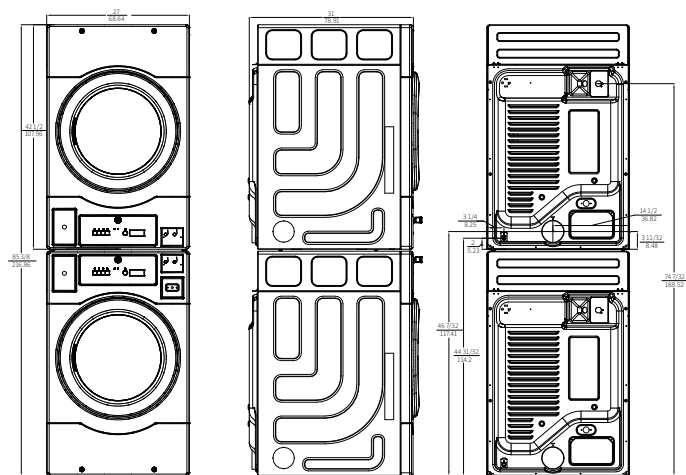

Encore Stacked Dryer Key Features

- Commercial grade construction
- Extra large load drum — 22+ pound capacity per pocket
- 7.7 cu. ft. drum
- Drum supported by five roller bearings for long life
- Fast drying
- Axial airflow ensures the shortest drying time
- Easy to clean, heavy duty lint screen
- Extra large door opening for easy loading and unloading
- Large capacity can handle oversized loads with ease
- Space-saving design
- Easy to install

Proposition 65 Compliant

Encore Stacked Dryer Specifications at a Glance

Dry Capacity (Per Pocket)	22 lb / 10 kg
Cylinder Volume (Per Pocket)	7.7 cu ft / 218 liters
Overall Height	85 3/8 in (216.86 cm)
Height of Upper Dryer	42 1/2 in (107.96 cm)
Overall Width	27 in (68.64 cm)
Overall Depth	31 in (78.91 cm)
Depth w/ Doors Open 90°	51 1/2 in (130.81 cm)

Specifications subject to change without notice.

Encore by Wascomat Stacked Dryer Specifications

Motor	1/3 HP
Electrical Rating (Gas Model)	120 V/60 Hz / 1-phase
Electrical Rating (Electric Model)	120 V/240/60 Hz/1-phase or 120 V/208/60 Hz/1-phase
Breaker Fuse Requirements (Gas Heat)	15A
Breaker Fuse Requirements (Electric Heat)	30A
Cylinder Volume	7.7 cu ft (218 liters)
Cylinder Diameter	26 in (660 mm)
Cylinder Depth	20.8 in (528 mm)
Capacity (Dry Weight)	22 lbs (10 kg) Per Pocket
Airflow	192 cfm Per Pocket
Gas Heating	19,000 BTU/hr Per Pocket
Electric Heating	5.0 kW Per Pocket
Gas Connection	3/8 in MNPT
Tumbling Speed	50 rpm
Exhaust Connection	4 in diameter
Approx. Net Weight	158.7 lbs (72 kg)
Approx. Shipping Weight	176 lbs (80 kg)

Product Dimensions

Overall Height	85 3/8 in (216.86 cm)
Overall Width	27 in (68.64 cm)
Overall Depth	31 in (78.91 cm)
Depth w/ Doors Open 90°	51 1/2 in (130.81 cm)

Refer installation and servicing to qualified, licensed personnel. Always read Installation and Operating Manuals and consult local codes before installation. Protect machines with properly rated circuit breakers ONLY. Warranty void if not properly installed.