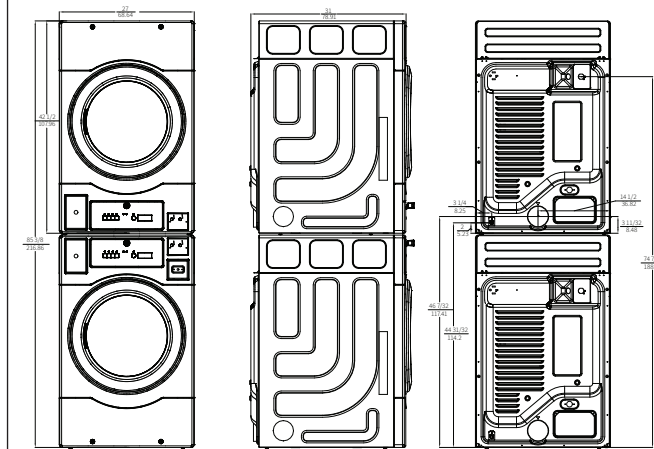

Encore Stacked Dryer Product Dimensions

ENCORE
by Wascomat

Ontario
Laundry Systems Inc.

Proudly Canadian. Family owned and operated since 1995.

7475 Kimbel St, Unit 5 • Mississauga, ON L5S 1E7
905-673-1308 • info@ontariolaundry.com • ontariolaundry.com